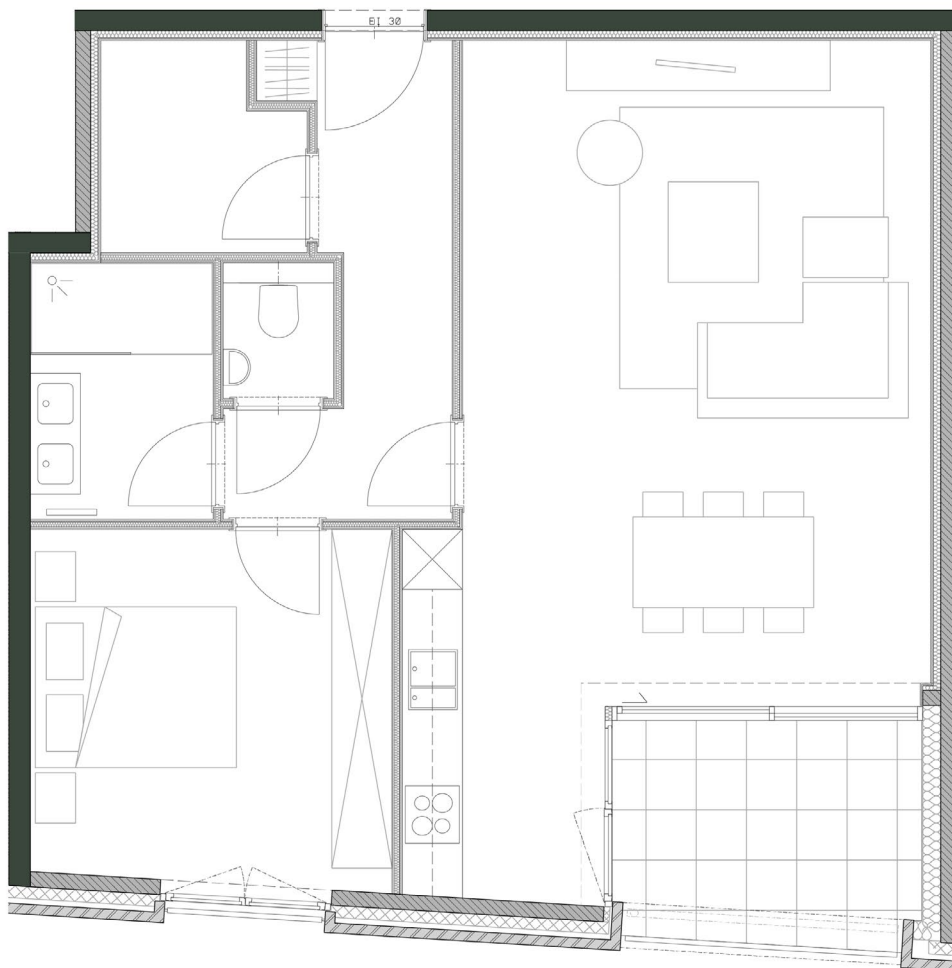

Business flat

1.5

GENERAL INFORMATION

Surface	68,4 m ²
Bedrooms	1
Terrace	6,7 m ²

FINANCIAL

Rental price	€ 1.800
Rental charge	€ 300

NIGHTINGALE

nightingale@quares.be