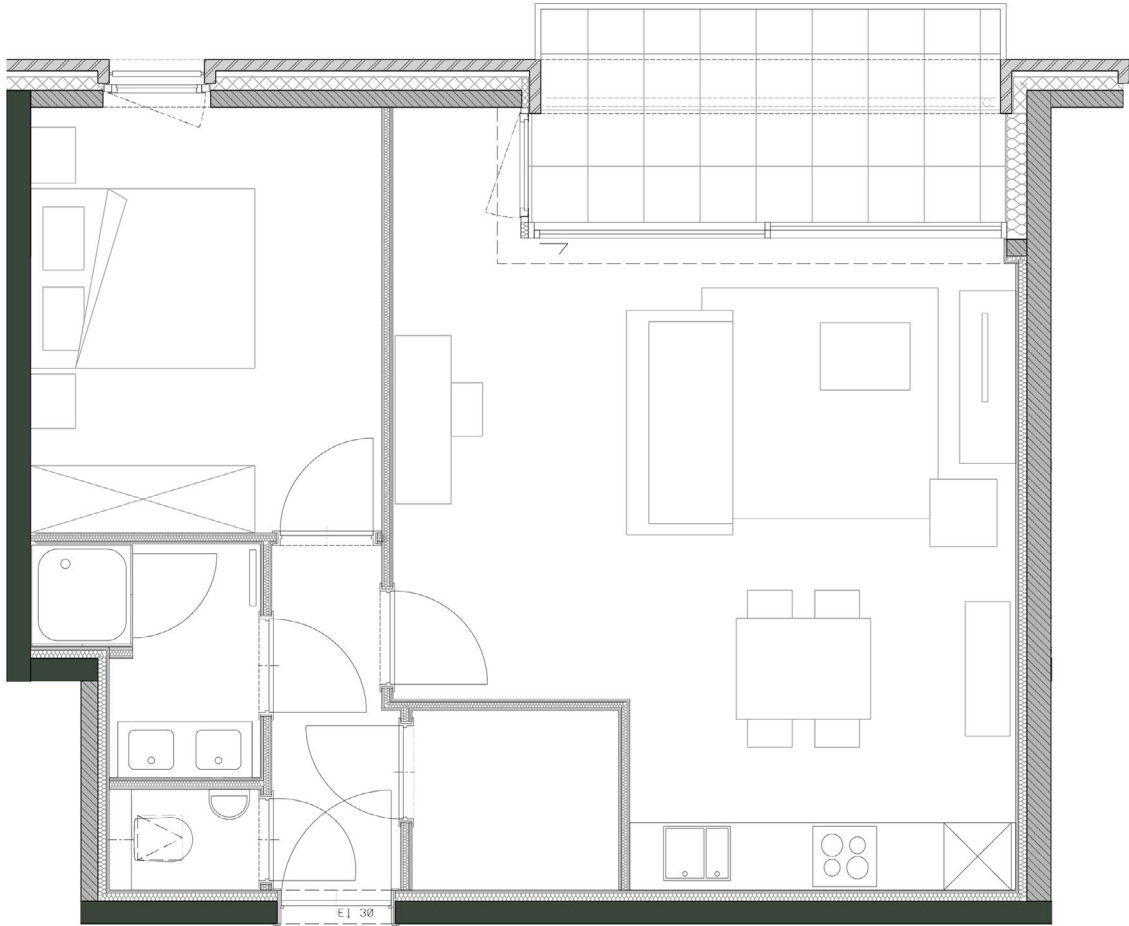

Business flat

2.4

GENERAL

Surface	54,7 m ²
Bedrooms	1
Terrace	8 m ²

FINANCIAL

Rental price	€ 1.700
Rental charge	€ 300

NIGHTINGALE

nightingale@quares.be