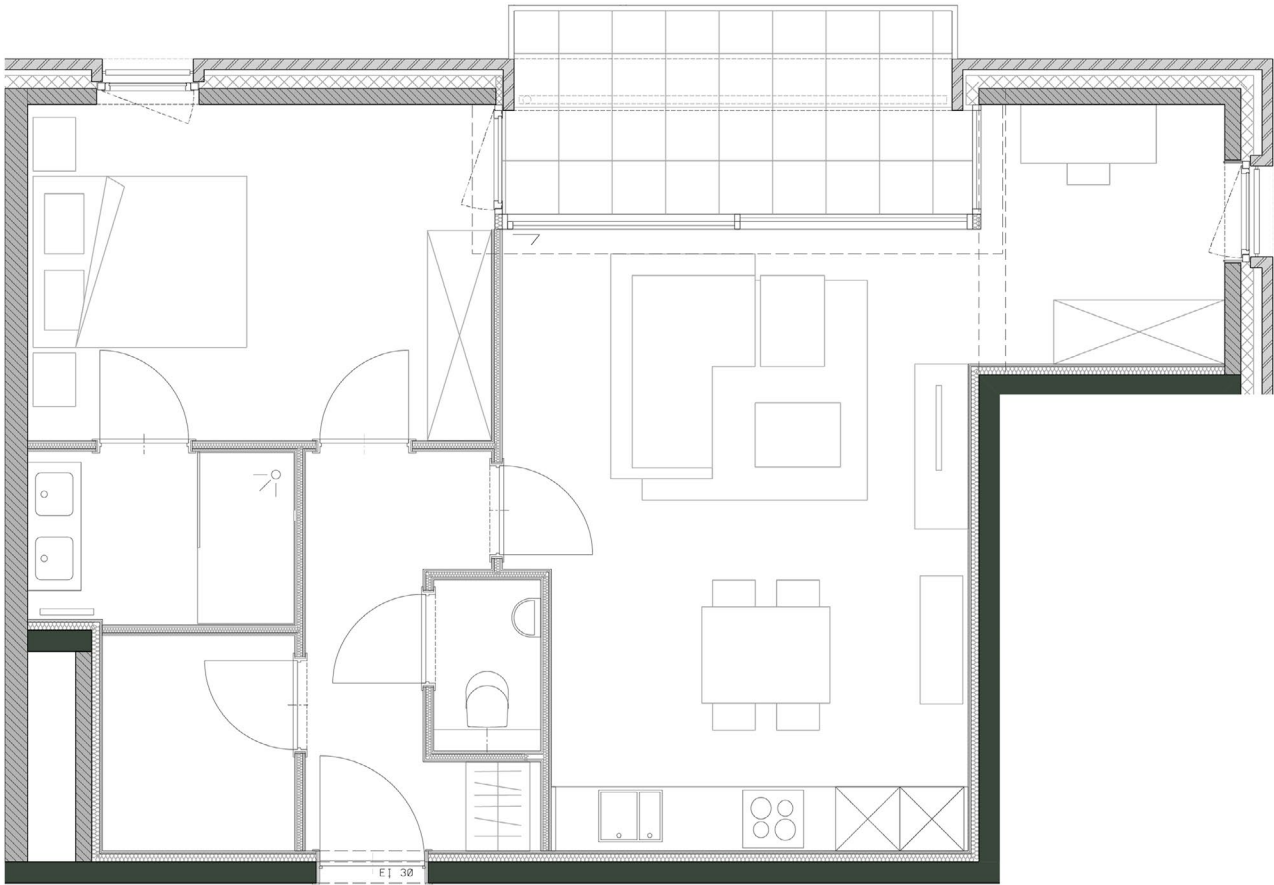

Business flat

2.2

GENERAL

Surface	60,7 m ²
Bedrooms	1
Terrace	8,1 m ²

FINANCIAL

Rental price	€ 1.800
Rental charge	€ 300

NIGHTINGALE

nightingale@quares.be