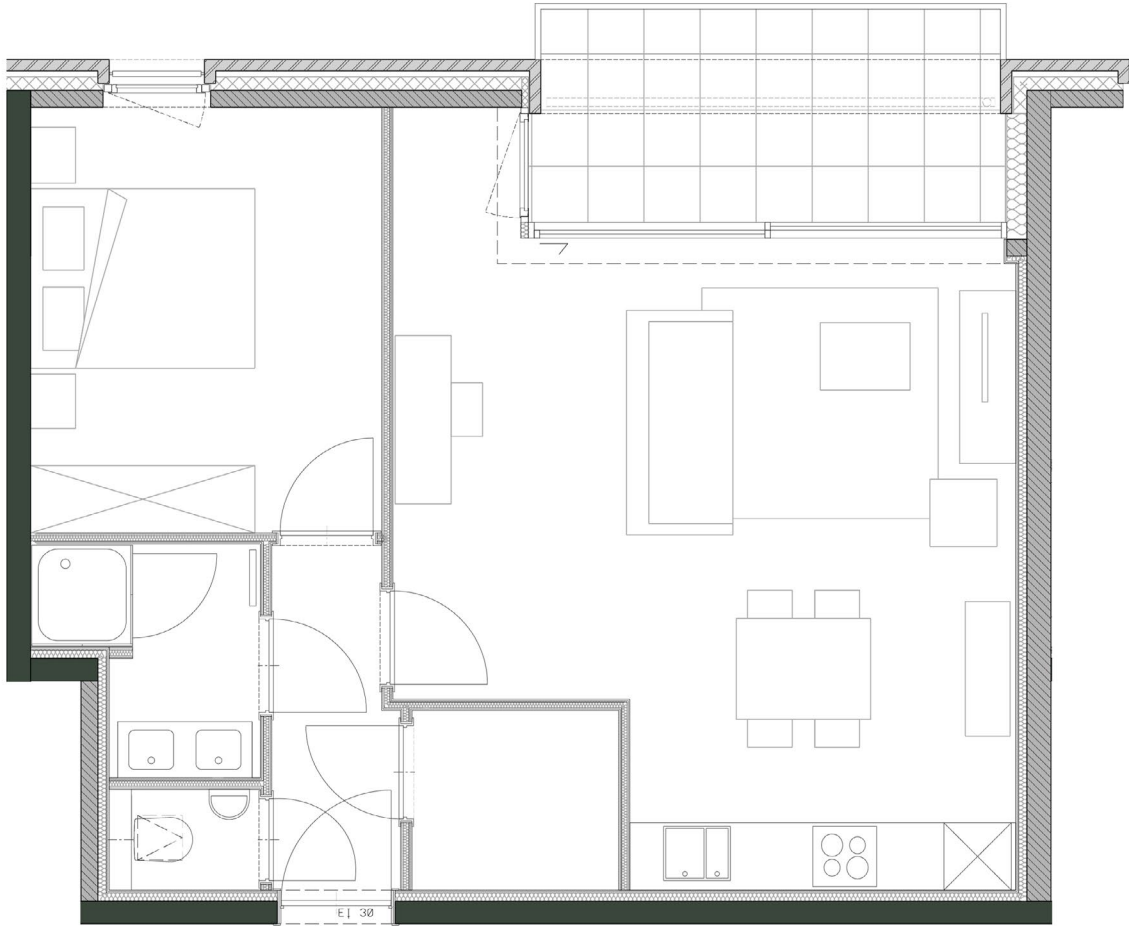

Business flat

1.4

GENERAL INFORMATION

Surface	54,7 m ²
Bedrooms	1
Terrace	8 m ²

FINANCIAL

Rental price	€ 1.700
Rental charge	€ 300

NIGHTINGALE

nightingale@quares.be