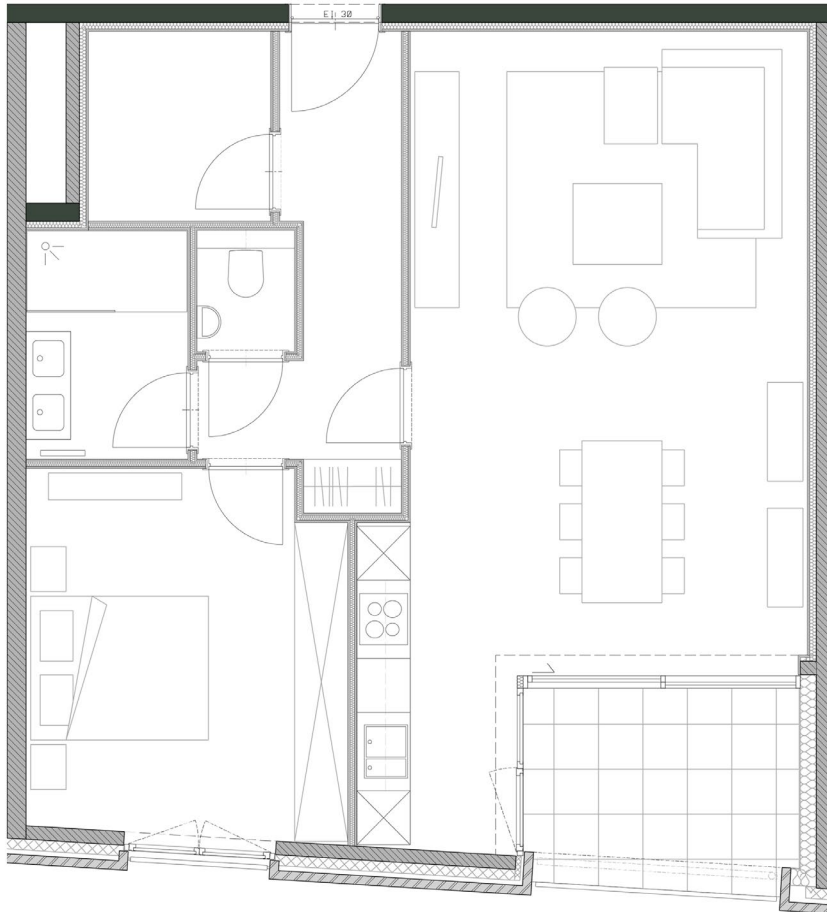

Business flat

1.3

GENERAL INFORMATION

Surface	71,7 m ²
Bedrooms	1
Terrace	6,7 m ²

FINANCIAL

Rental price	€ 1.800
Rental charge	€ 300

NIGHTINGALE

nightingale@quares.be