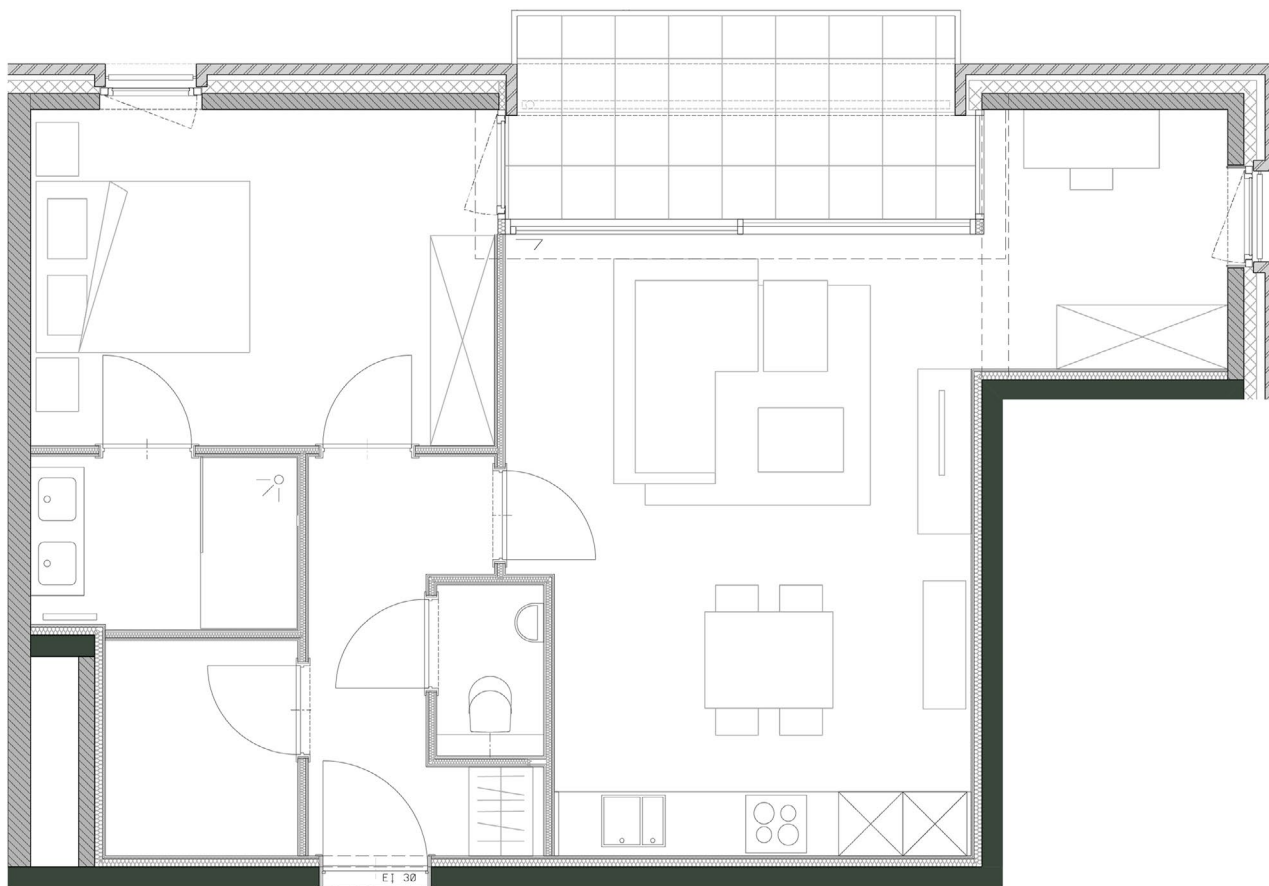

Business flat

1.2

GENERAL INFORMATION

Surface	60,7 m ²
Bedrooms	1
Terrace	8,1 m ²

FINANCIAL

Rental price	€ 1.800
Rental charge	€ 300

NIGHTINGALE

nightingale@quares.be