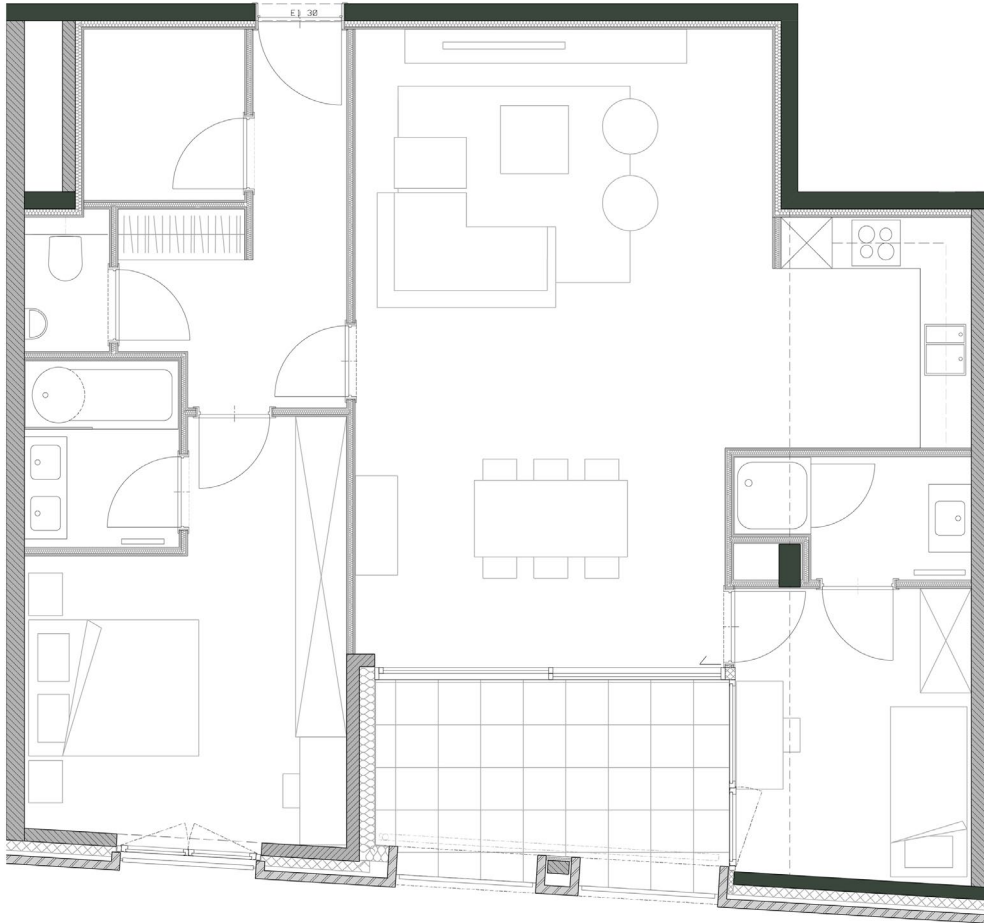

Business flat

1.1

GENERAL INFORMATION

Surface	91,5 m ²
Bedrooms	2
Terrace	8,1 m ²

FINANCIAL

Rental price	€ 2.300
Rental charge	€ 350

NIGHTINGALE

nightingale@quares.be